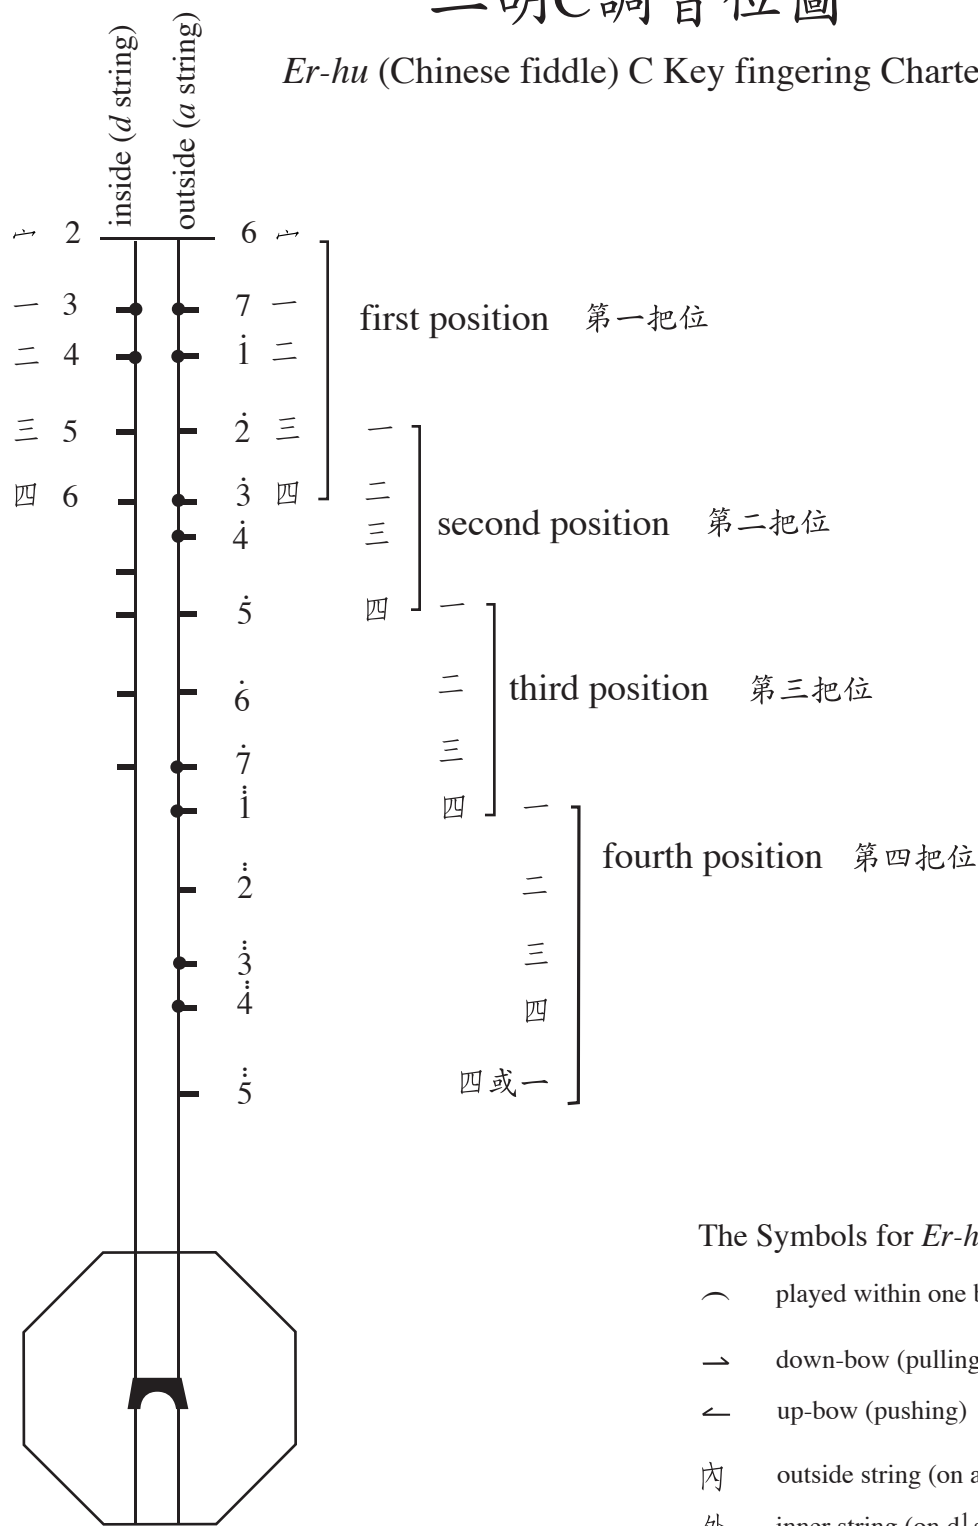

二胡C調音位圖

Er-hu (Chinese fiddle) C Key fingering Charter

The Symbols for *Er-hu*

- ↖ played within one bow (one direction)
- ↘ down-bow (pulling)
- ↙ up-bow (pushing)
- 內 outside string (on a¹ string)
- 外 inner string (on d¹ string)
- ↖ open strings, open fingers of left hand on both strings
- 一 index-finger: curve your index-finger of the left hand and touch the string.
- 二 middle-finger
- 三 ring finger
- 四 little-finger